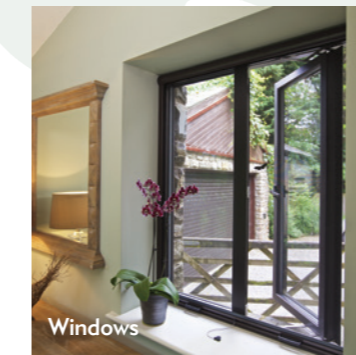

The modern and discreet solution to insect screening that doesn't spoil your view.

Appeal offers high quality insect screens suitable for doors and windows, conservatories (including roof vents), bi-fold and patio doors. The screens use ClearVu micro-mesh that won't obstruct your view and allow for excellent ventilation whilst still keeping flying insects out. The high specification fabric, manufactured from PVC coated fibreglass, is easy to clean, extremely tough and resilient to the elements and can also be fitted externally.

Maintaining our well-considered approach to interior style, the frame, cassette and side channels of the Appeal range can be colour matched. Plus you can rely on Appeal's usual high standards of customer service and our fast and efficient installation service.