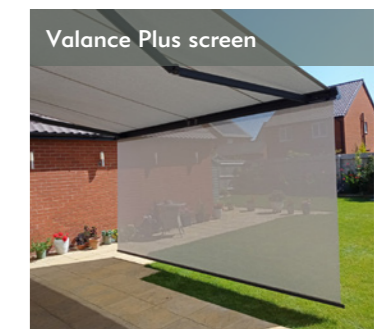

Radio controls

Valance Plus screen

*Optional features **European Quality Standard

HAUS AWNING® h2450

Excellent value awning with a fully retractable, semi-cassette design.

Choose from a spectrum of stunning frame and fabric colours to complement the architecture of your house and the design of your garden and surroundings.