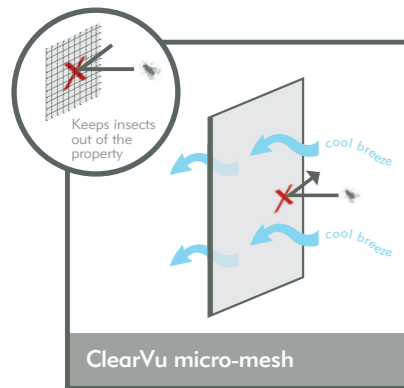

RETRACTABLE INSECT SCREENS

The noise, the bites, the mess...! Keep unwelcome flying visitors firmly at bay. Relax and let the cool, fresh air into your home with the Appeal range of retractable insect screens, designed to discreetly blend into a doorframe or window.

RETRACTABLE INSECT SCREENS

Open all your doors and windows and enjoy a home free from insect irritation.

The benefits:

- A home free from flying insects
- A cooler environment - allowing a comfortable breeze through your home
- Unnoticeable when not in use - screens fully retract into a discreet cassette
- Simple and easy to operate
- No need for fly spray with strong chemicals

Appeal retractable insect screens are not suitable for keeping pets indoors.

Ideal for:

- Protecting food preparation and eating areas
- Child safety; protecting children's rooms from unwanted pests
- Single and double doors, windows and bi-fold or wide patio doors
- Evening ventilation; preventing unwanted pests drawn by the light

The modern and discreet solution to insect screening that doesn't spoil your view.

Appeal offers high quality insect screens suitable for doors and windows, conservatories (including roof vents), bi-fold and patio doors. The screens use ClearVu micro-mesh that won't obstruct your view and allow for excellent ventilation whilst still keeping flying insects out. The high specification fabric, manufactured from PVC coated fibreglass, is easy to clean, extremely tough and resilient to the elements and can also be fitted externally.