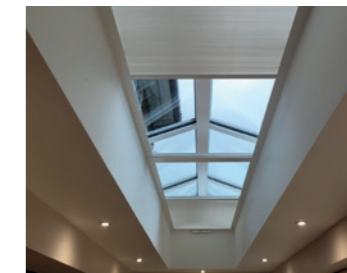

ULTRA® BLINDS | CLEARVIEW™ LANTERN ROOF BLINDS

ClearView™ Lantern Roof Blinds

Lantern roofs are becoming increasingly popular within extensions and orangeries as they allow you to flood your home with natural light and can make a room seem much larger. The **ClearView™** Lantern Roof Blind is the perfect solution for horizontal lantern roofs, or windows in a sloping roof. These blinds provide shade, insulation and privacy without the need for lots of guide wires. That means a clear unobstructed view through the roof. And they are remote controlled – ideal for those high or difficult to reach windows.