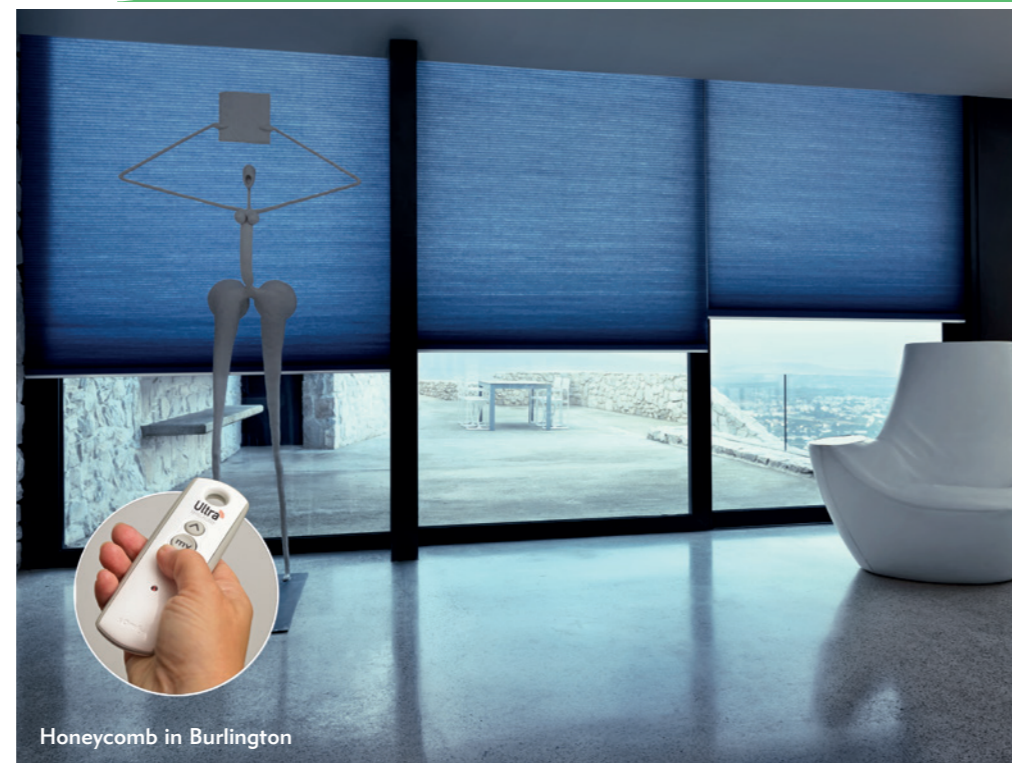

There is a huge variety of blinds available with ULTRA® Smart wire-free technology. With the help of our expert design consultants, you can decide on the style that suits your décor and the layout of your windows. Appeal provides specialist shading for all circumstances, be they bi-fold or French doors, lantern roofs or gable ends. Browse through the blinds ranges in the following pages. And you can choose from over 400 fabrics and shades, using the highest-quality materials and innovative fabrics offering benefits such as translucence, blackout or energy saving.

ENERGY SAVING TECHNOLOGY

With a range of insulating fabrics, clever light and temperature sensors and solar panel chargers, our range of ULTRA® Smart blinds will help you to save on your energy-costs, all year round. Keep your home cosy in the colder months, reducing the need for central heating and keep things cool and comfortable during summer, limiting the need for fans or air conditioning.

Honeycomb in Burlington

“ I'm delighted with the blinds. They look smart, seem durable and function well. The motors are small, quiet and unobtrusive. I'd been looking for something like this for a few years so was very pleased to find them. ”
Mrs Cotton, Cornwall