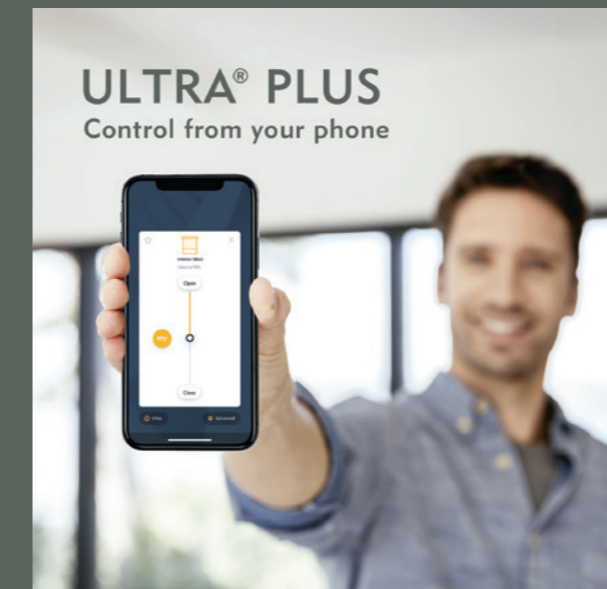

ULTRA® PLUS control from your phone and by voice

Appeal Home Shading's award-winning ULTRA® powered blinds' system is now available with ULTRA® PLUS for your smartphone or tablet. So shading management is not only at your fingertips when you're home, but when you're out and about - including abroad.

- Increase security - manage your home shading - even if you're away.
- Come home to the perfect ambience.
- Track sunrise and sunset with timer mode.
- Programme a customised operation throughout the home.
- Now also compatible with Amazon Alexa and Google Nest - use voice commands to control your ULTRA® Smart Blinds.

Compatible with Philips Hue lighting, your ULTRA® PLUS installation can provide complete ambience management - with shading and lighting under your control from wherever you are.

How ULTRA® PLUS works:
The TaHoma Switch is a sleek, low-profile control unit that connects wirelessly to your Wi-Fi router. Then simply download the iOS or Android

app from the App Store or Google Play Store, and pair with your blinds.

Within moments, you have total and effortless control over your blinds from your smartphone or tablet - wherever in the world you are. Customers who already own ULTRA® Smart Blinds can be upgraded swiftly and easily.

Appeal's experienced fitters will install the ULTRA® PLUS TaHoma Switch and help you set up the app.

How to use ULTRA® PLUS
The ULTRA® PLUS TaHoma app is easy to use, with intuitive symbol-based navigation, simple programming and touch-screen operation. Instant control, or pre-set scenarios, with no hassle or frustrating struggles with technology.

Touch-screen control:
A simple command will close or open all or any combination of the blinds in your home - whether you're at home or not.

Timer mode:
With ULTRA® PLUS, your ULTRA® Smart Blinds can be set to raise in the morning and lower at night automatically. They can even be programmed to track the changing sunset and sunrise times, allowing you to wake up to natural light and to close the blinds at nightfall.

Customised scenarios:
ULTRA® PLUS can be programmed with pre-set scenarios to suit different circumstances of your day-to-day life. Combine ULTRA® PLUS with Philips Hue lighting to add lighting combinations to every scenario.