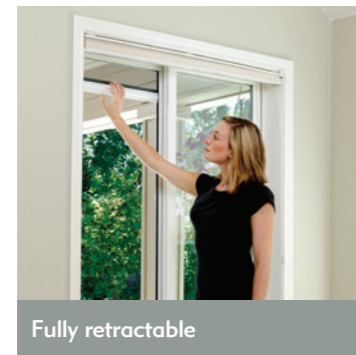

Open all your doors and windows and enjoy a home free from insect irritation.

The benefits:

- A home free from flying insects
- A cooler environment - allowing a comfortable breeze through your home
- Unnoticeable when not in use - screens fully retract into a discreet cassette
- Simple and easy to operate
- No need for fly spray with strong chemicals

Appeal retractable insect screens are not suitable for keeping pets indoors.

Ideal for:

- Protecting food preparation and eating areas
- Child safety; protecting children's rooms from unwanted pests
- Single and double doors, windows and bi-fold or wide patio doors
- Evening ventilation; preventing unwanted pests drawn by the light